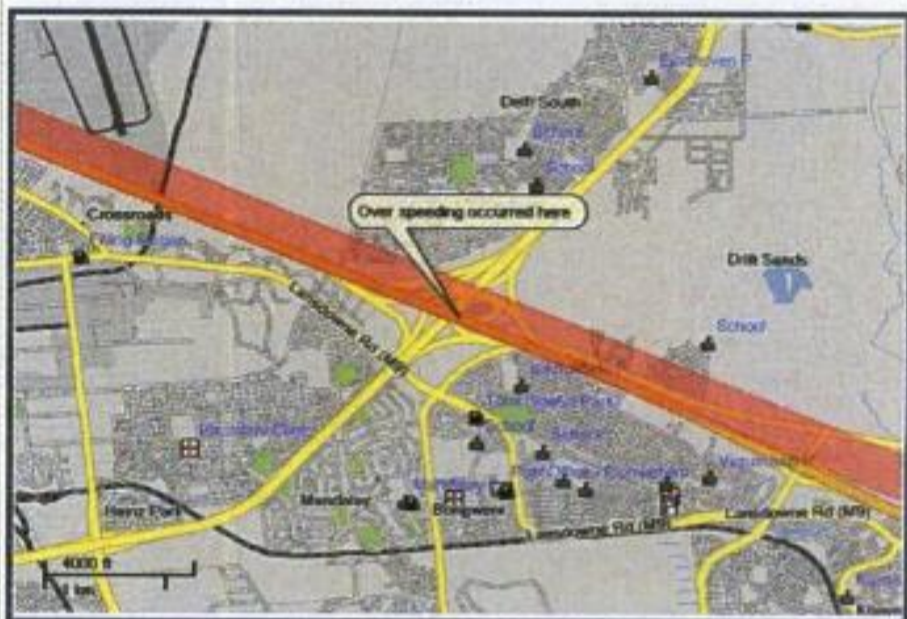

John's Car (CA 347690) was over speeding

Hello,

John's Car (CA 347690) was over speeding at 09:02 on 03 Mar 2009 and reached a speed of 163 km/h.

This incident occurred at: E018A° 38 023', S34A° 00 091'
N2, Settlers Way (N2), Drif Sands, Cape Town, Western Cape.