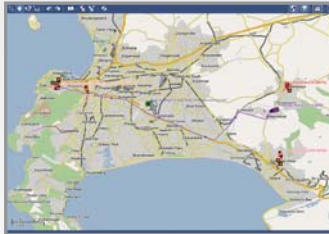

Track vehicles using detailed street-level online maps or Google's satellite maps. Powerful map tools offer a variety of useful functions. Search for street addresses and places of interest such as ATMs, hospitals and restaurants. Mark routes, highlight areas, set geofences, generate print-friendly maps and more.

Switch seamlessly from street-level to Google maps.

Select and customise **events** to send SMS or e-mail notifications to multiple recipients. Events include alert button pressed, over speeding, vehicle battery low, out of hours driving, geofence violations, theft and tow-away detection.